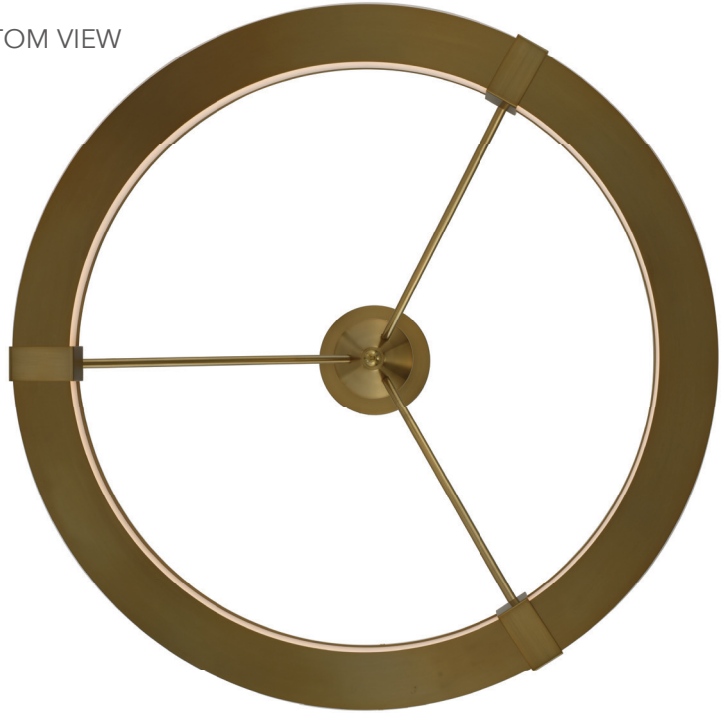

512871 PN  
6 LIGHT CHANDELIER  
D: 28 H: 20 OAH: 56  
(6) 4W G9 LED  
INCLUDES (1) 6", (1) 12" AND (1) 24" STEM  
G9 LED LAMPS INCLUDED

512861 PN  
6 LIGHT ISLAND  
W: 14 H: 22 L: 42 OAH: 58  
(6) 4W G9 LED  
INCLUDES (1) 6", (1) 12" AND (1) 24" STEM  
G9 LED LAMPS INCLUDED

# LAVO

The Lavo Collection features a series of Pendants elevated from two basic geometric shapes and brings them to life using LEDs. Whether seen in its 28", 39" or 48" round or rectangular styles, Lavo's Winter Brass-finished, stainless steel surround provides a warm and contemporary glow. The ADA-compliant Wall Sconce is perfect for an entry, bath or hallway.

509961 WB  
48" LED ISLAND  
W: 24 H: 21 L: 48 OAH: 57  
66W / 2700K / 5940 LUMENS  
INCLUDES (1) 6", (1) 12" & (1) 24" STEMS  
LED'S ARE DIMMABLE USING (ELV) DIMMERS  
(NOT INCLUDED)

BOTTOM VIEW

LED'S ARE DIMMABLE USING (ELV) DIMMERS  
(NOT INCLUDED)