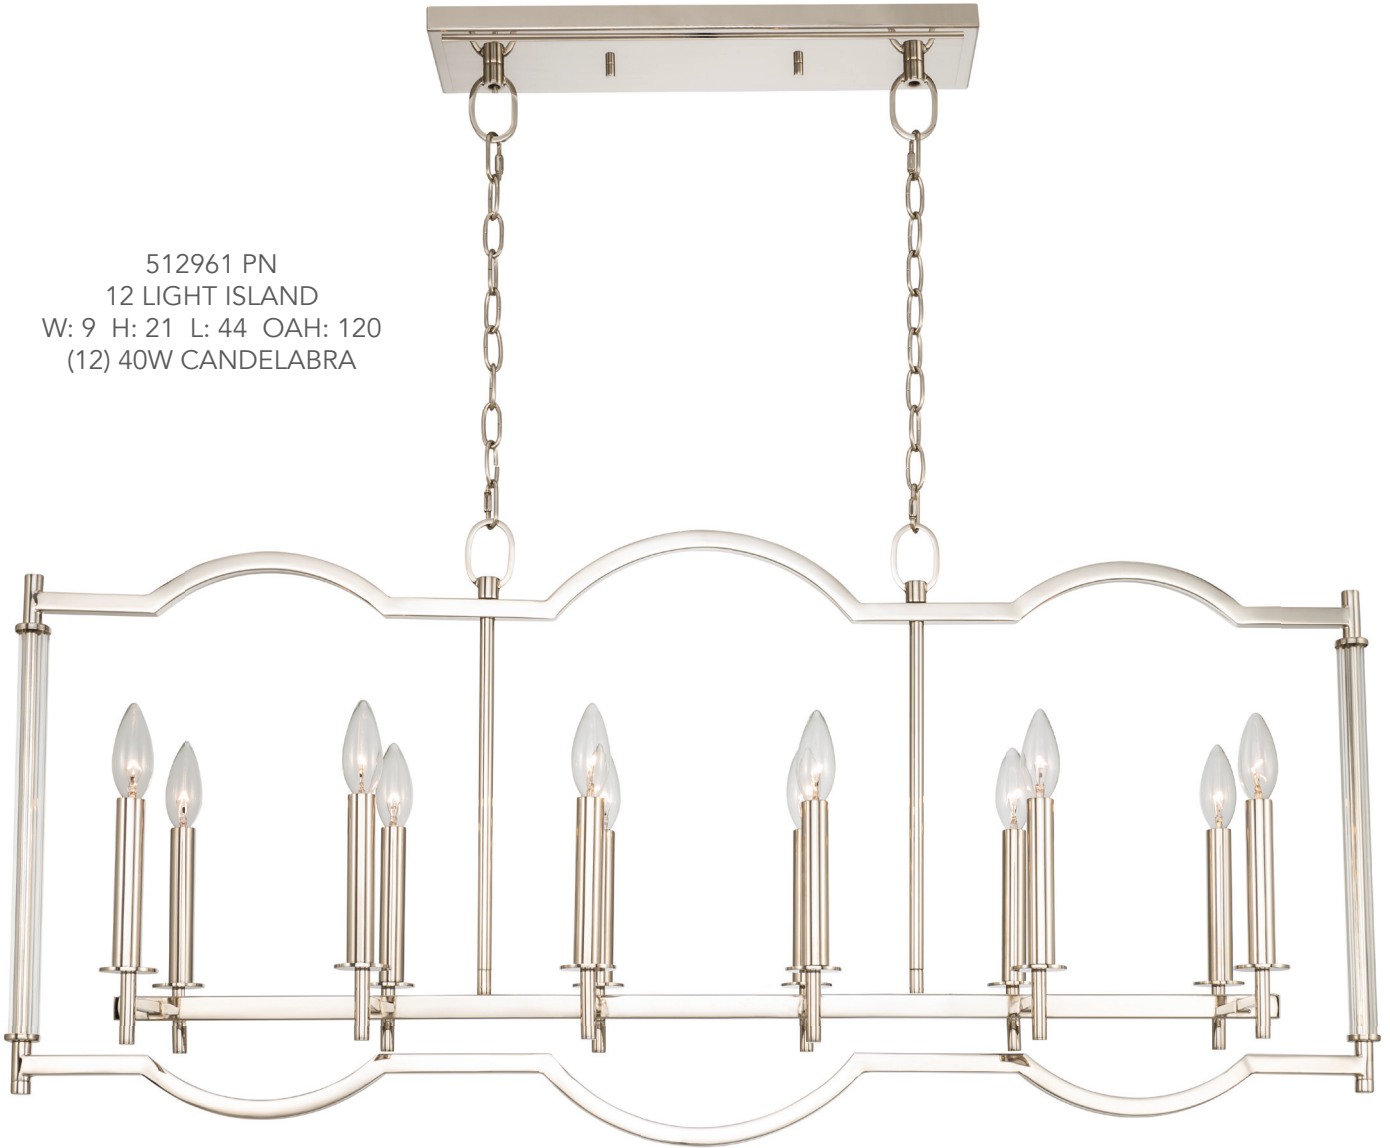

# PROVENCE

Kalco's Provence Collection brings the perfect amount of French styling to this collection of Island, Chandelier and Wall Sconces. Delicate rods gracefully surround the interior candelabra-style lights. Its style is soothing enough for a bedroom and yet elegant enough for a foyer or dining room. The possibilities are endless. Vive la Difference! Polished Nickel, Steel and Glass.

512972 PN  
6 LIGHT CHANDELIER  
D: 25 H: 27 OAH: 77  
(6) 40W CANDELABRA

CRYSTAL DETAIL

512952 PN  
LARGE FOYER (3+3 LIGHT)  
D: 16 H: 34 OAH: 132  
(6) 40W CANDELABRA

800.525.2655

512922 PN  
2 LIGHT ADA WALL SCNCE  
H: 15 W: 9 E: 4  
(2) 40W CANDELABRA

512971 PN  
4 LIGHT CHANDELIER  
D: 14 H: 22 OAH: 72  
(4) 40W CANDELABRA

512961 PN  
12 LIGHT ISLAND  
W: 9 H: 21 L: 44 OAH: 120  
(12) 40W CANDELABRA

BOTTOM VIEW

800.525.2655

# BISTRO

Bistro Collection is a lively re-imagining of Mid-Century Modern fixtures. The 6-or-8 light chandelier, with its long stems punctuated by glass orbs is perfect for dining rooms, billiard/game rooms, entry and family rooms. The matching Wall Sconce stands as a silent sentry and complements its chandelier offerings. Polished Nickel finish with glass orbs.