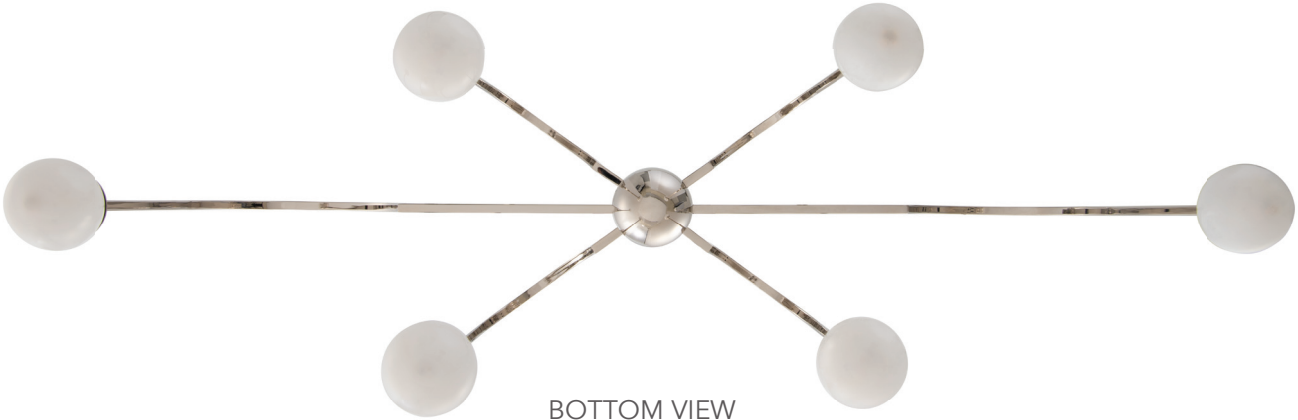

512861 PN
6 LIGHT ISLAND
W: 14 H: 22 L: 42 OAH: 58
(6) 4W G9 LED
INCLUDES (1) 6", (1) 12" AND (1) 24" STEM
G9 LED LAMPS INCLUDED

BOTTOM VIEW

800.525.2655