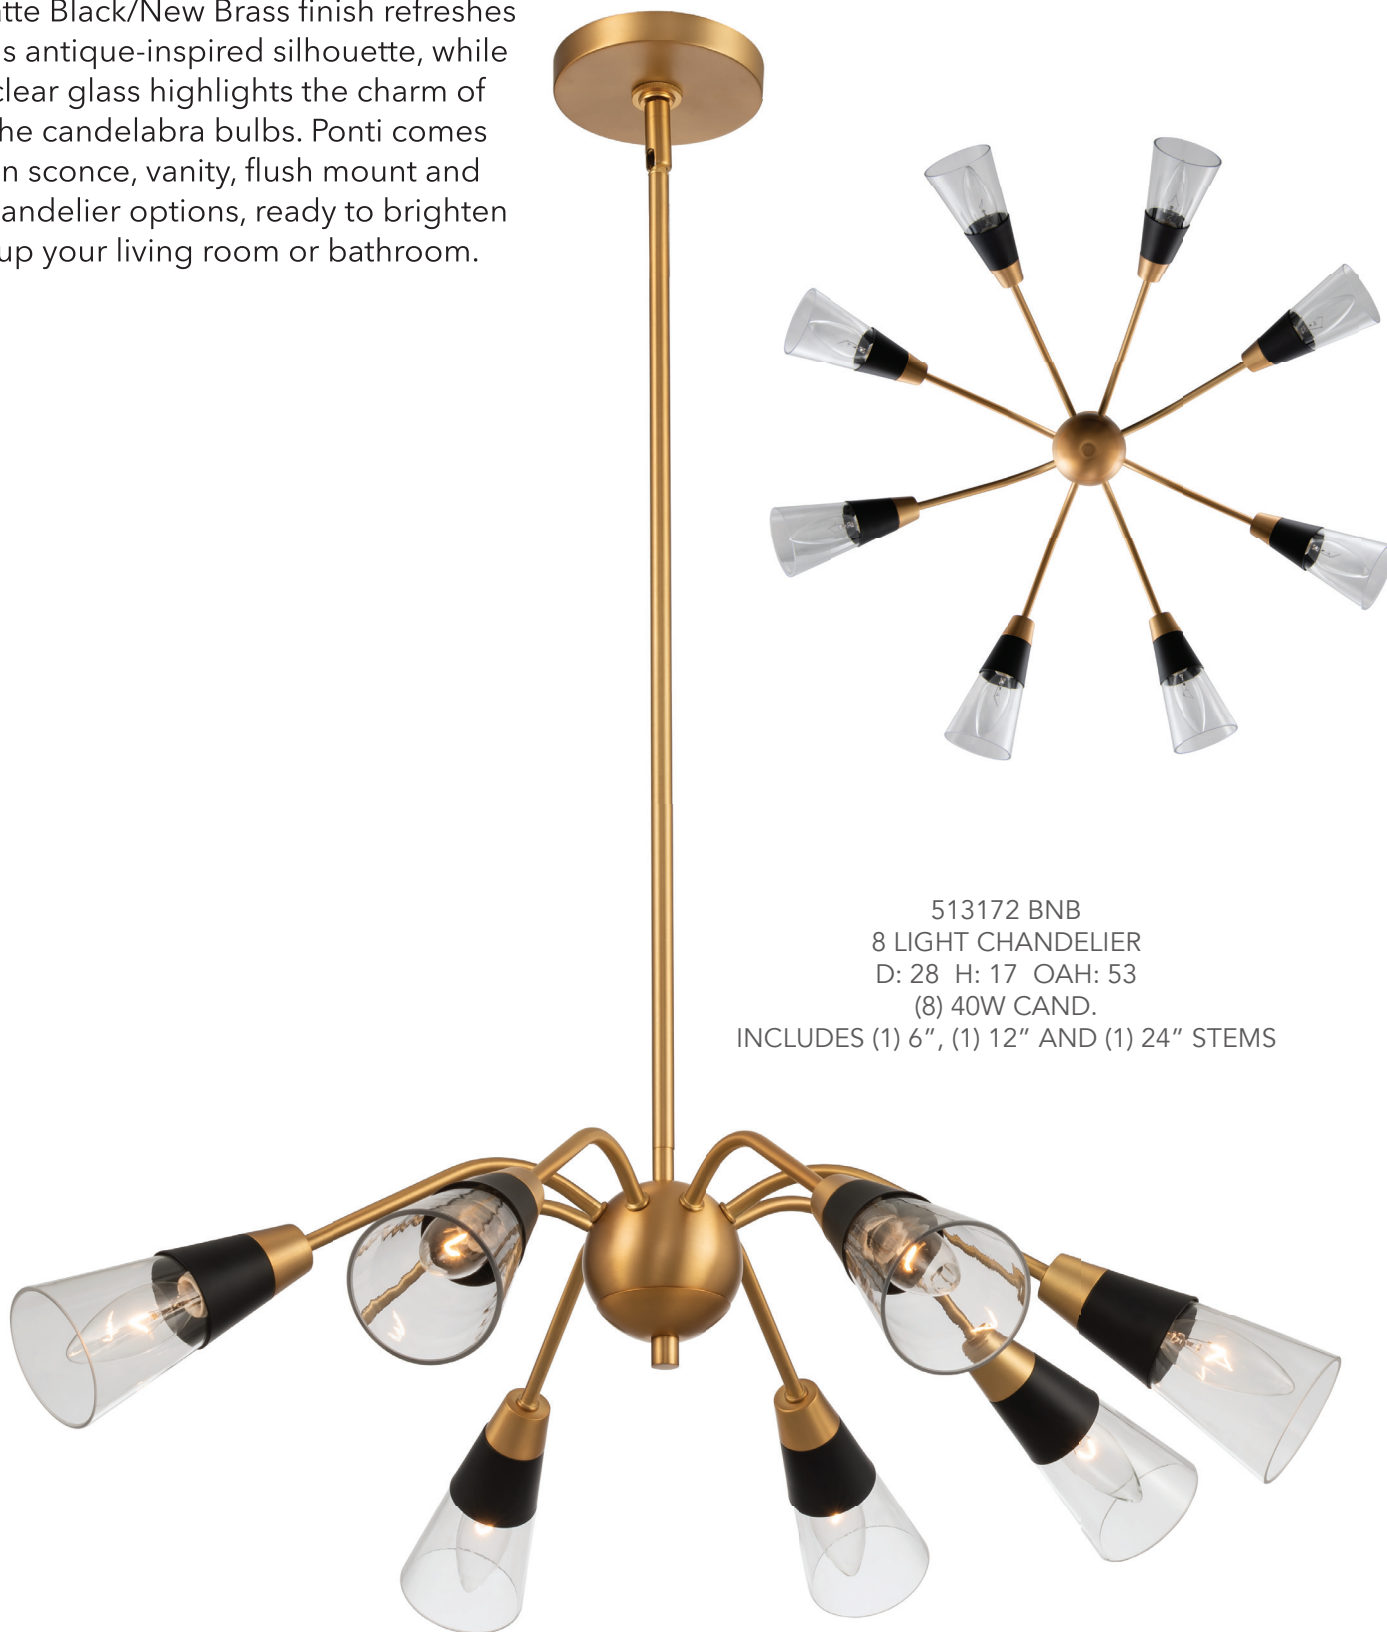

PONTI

In the Ponti Collection, Mid-Century Modern design shines. The two-tone Matte Black/New Brass finish refreshes this antique-inspired silhouette, while clear glass highlights the charm of the candelabra bulbs. Ponti comes in sconce, vanity, flush mount and chandelier options, ready to brighten up your living room or bathroom.

513172 BNB
8 LIGHT CHANDELIER
D: 28 H: 17 OAH: 53
(8) 40W CAND.
INCLUDES (1) 6", (1) 12" AND (1) 24" STEMS