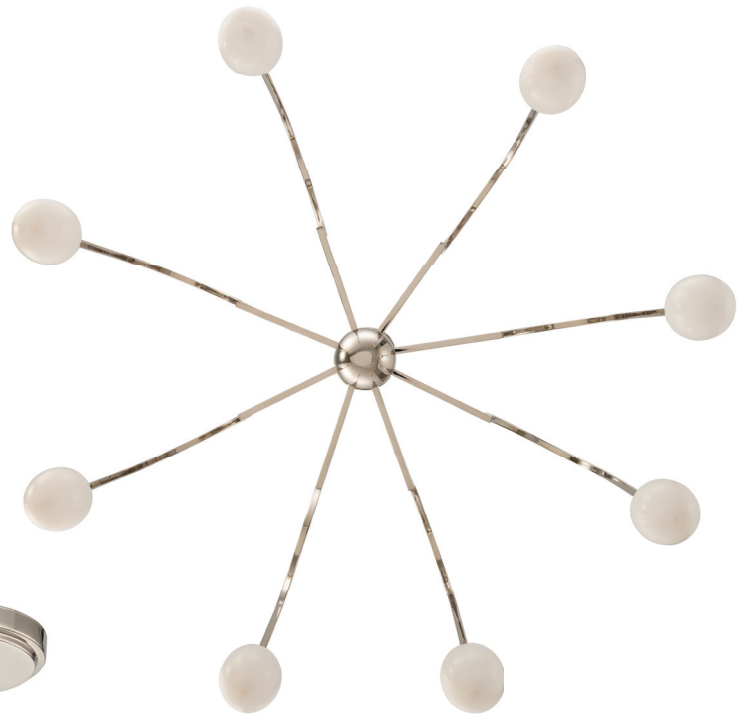

BISTRO

Bistro Collection is a lively re-imagining of Mid-Century Modern fixtures. The 6-or-8 light chandelier, with its long stems punctuated by glass orbs is perfect for dining rooms, billiard/game rooms, entry and family rooms. The matching Wall Sconce stands as a silent sentry and complements its chandelier offerings. Polished Nickel finish with glass orbs.

BOTTOM VIEW