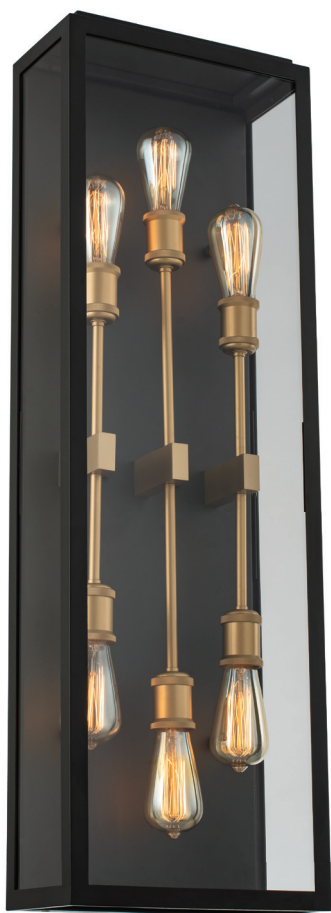

ASHLAND

Ashland Outdoor Wall Sconce collection combines 1-light, 2-light and 3-light long-stemmed industrial-style fixtures with a stainless steel cage to offer a unique take on outdoor lighting. Mixed materials of matte black with sanded gold add another dimension to this contemporary yet causal exterior light.

405522 BSG
LARGE WALL SCONCE
H: 38 W: 12 E: 6
(6) 40W MEDIUM