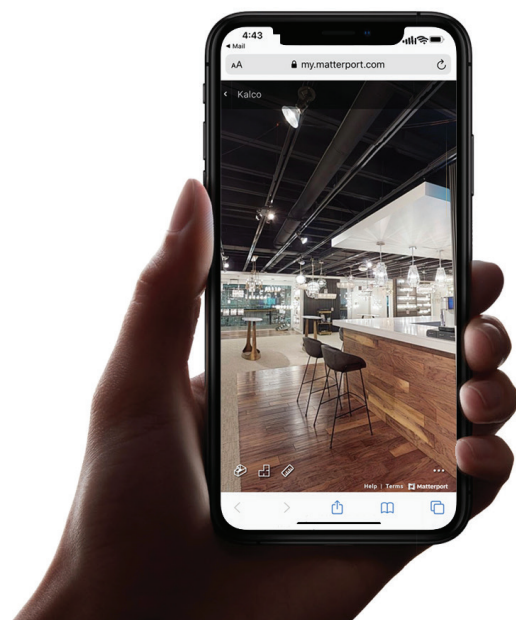

EXPLORE OUR VIRTUAL SHOWROOM

We're bringing our showroom to you!
See our lighting products in 3D.

bit.ly/kalco_showroom