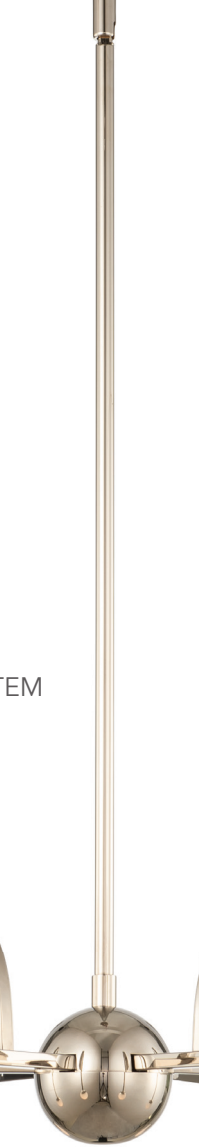

512972 PN  
6 LIGHT CHANDELIER  
D: 25 H: 27 OAH: 77  
(6) 40W CANDELABRA

CRYSTAL DETAIL

512952 PN  
LARGE FOYER (3+3 LIGHT)  
D: 16 H: 34 OAH: 132  
(6) 40W CANDELABRA

800.525.2655

512922 PN  
2 LIGHT ADA WALL SCNCE  
H: 15 W: 9 E: 4  
(2) 40W CANDELABRA

512971 PN  
4 LIGHT CHANDELIER  
D: 14 H: 22 OAH: 72  
(4) 40W CANDELABRA

512961 PN  
12 LIGHT ISLAND  
W: 9 H: 21 L: 44 OAH: 120  
(12) 40W CANDELABRA

BOTTOM VIEW

800.525.2655

BOTTOM VIEW

512872 PN  
8 LIGHT CHANDELIER  
D: 34 H: 21 OAH: 57  
(8) 4W G9 LED  
INCLUDES (1) 6", (1) 12" AND (1) 24" STEM  
G9 LED LAMPS INCLUDED

512821 PN  
1 LIGHT WALL SCONCE  
W: 5 H: 17 E: 7  
(1) 4W G9 LED  
G9 LED LAMPS INCLUDED

512871 PN  
6 LIGHT CHANDELIER  
D: 28 H: 20 OAH: 56  
(6) 4W G9 LED  
INCLUDES (1) 6", (1) 12" AND (1) 24" STEM  
G9 LED LAMPS INCLUDED

512861 PN  
6 LIGHT ISLAND  
W: 14 H: 22 L: 42 OAH: 58  
(6) 4W G9 LED  
INCLUDES (1) 6", (1) 12" AND (1) 24" STEM  
G9 LED LAMPS INCLUDED