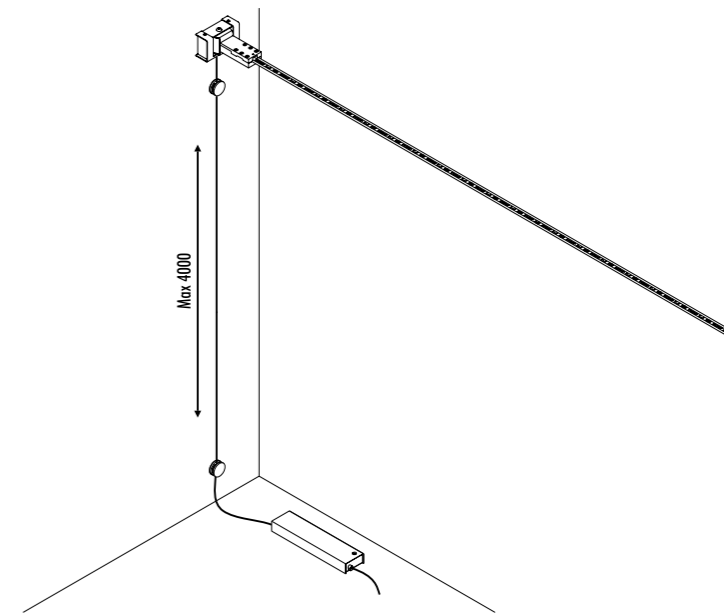

POWER SUPPLY KIT WITH PLUG

INFINITO 6 / FLASH 6
POWER KIT WITH PLUG - DIMENSION

INFINITO 12 / FLASH 12
POWER KIT WITH PLUG - DIMENSION