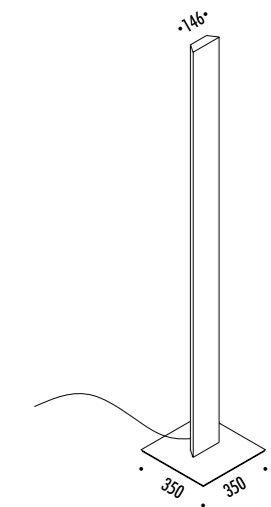

CE IP 20

17720300	BIANCO OPACO / MATT WHITE	100-240 V - 50/60 Hz
17721300	INOX NERO SPAZZOLATO / BLACK BRUSHED INOX	38 W LED - 2700K - 2832 lm - CRI > 90
		32 W LED - RGB
		RGBW WIRELESS CONTROL
		BLACK CABLE