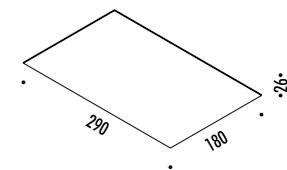

DESIGN 967 DESIGN - 2011
LAMPADA DA PARETE - METALLO
WALL LAMP - METAL

FOIL LED

CE IP 20 0.5 m