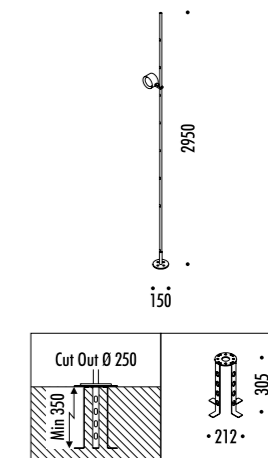

CE IP 65

17390009	STANDARD DIM PUSH - 0/1-10 V - 3000K	MAX 700 mA DC - 10 W LED - 639 lm - CRI > 90
17390009-27	STANDARD DIM PUSH - 0/1-10 V - 2700K	CAVO NERO 5 m - KIT INSTALLAZIONE OPZIONALE NON INCLUSO
		DIMENSIONI TAGLIO Ø 250 mm
		SPAZIO MINIMO PER INCASSO 350 mm
		ORIENTABILE
		DRIVER LED INCLUSO INPUT 220-240 V - 50/60 Hz - IP68 - DIMMERABILE PUSH - 0/1-10 V
		BLACK CABLE 5 m - OPTIONAL INSTALLATION KIT NOT INCLUDED
		CUT-OUT Ø 250 mm
		MINIMUM SPACE FOR MOUNTING 350 mm
		ADJUSTABLE
		INCLUDES LED DRIVER INPUT 220-240 V - 50/60 Hz - IP68 - PUSH - 0/1-10 V DIMMABLE

OPTIONAL INSTALLATION KITS

17730000	STANDARD	TIRAFONDO INSTALLAZIONE / INSTALLATION ANCHORING DEVICE

OPTIONAL ACCESSORIES

18510409	NERO OPACO / MATT BLACK - DIM PUSH - 0/1-10 V - 3000K	TESTA LED SUPPLEMENTARE / ADDITIONAL LED HEAD
18510409-27	NERO OPACO / MATT BLACK - DIM PUSH - 0/1-10 V - 2700K	MAX 700 mA DC - 10 W LED - 639 lm - CRI > 90