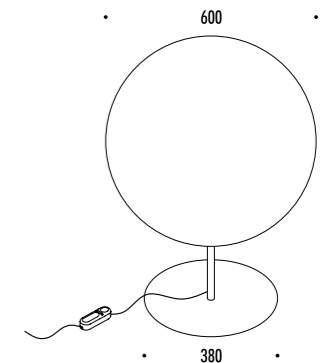

CE IP 20

14820000	STANDARD	100-240 V - 50/60 Hz - MAX 105 W - E27 CAVO BIANCO - BASE BIANCA - DIMMER - LAMPADINA LED INCLUSA WHITE CABLE - WHITE BASE - DIMMER - LED BULB INCLUDED
		💡 13 W LED - 2700K - 1521 lm - CRI 90 - DIMMABLE - EFFICIENCY A+