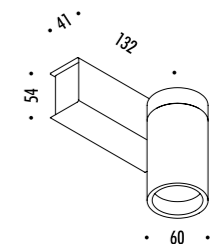

17840309	BIANCO OPACO / MATT WHITE	100-240 V - 50/60 Hz - MAX 10 W LED - GU10
17840409	NERO OPACO / MATT BLACK	ORIENTABILE
		LAMPADINA NON INCLUSA - VEDI PAG. 143
		ADJUSTABLE
		BULB NOT INCLUDED - SEE PAGE 143