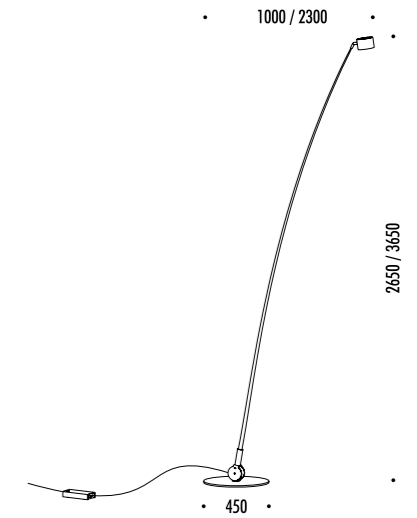

18330300	BIANCO OPACO / MATT WHITE - 3000K	SAMPEI 290 220-240 V - 50/60 Hz - 18 W LED 1726 lm (3000K) / 1625 lm (2700K) - CRI 90 CAVO BIANCO - ORIENTABILE - DIMMER WHITE CABLE - ADJUSTABLE - DIMMER
18330300-27	BIANCO OPACO / MATT WHITE - 2700K	
18330400	NERO OPACO / MATT BLACK - 3000K	SAMPEI 290 220-240 V - 50/60 Hz - 18 W LED 1726 lm (3000K) / 1625 lm (2700K) - CRI 90 CAVO NERO - ORIENTABILE - DIMMER BLACK CABLE - ADJUSTABLE - DIMMER
18330400-27	NERO OPACO / MATT BLACK - 2700K	

18340300	BIANCO OPACO / MATT WHITE - 3000K	SAMPEI 440 220-240 V - 50/60 Hz - 18 W LED 1869 lm (3000K) / 1759 lm (2700K) - CRI 90 CAVO BIANCO - ORIENTABILE - DIMMER WHITE CABLE - ADJUSTABLE - DIMMER
18340300-27	BIANCO OPACO / MATT WHITE - 2700K	
18340400	NERO OPACO / MATT BLACK - 3000K	SAMPEI 440 220-240 V - 50/60 Hz - 18 W LED 1869 lm (3000K) / 1759 lm (2700K) - CRI 90 CAVO NERO - ORIENTABILE - DIMMER BLACK CABLE - ADJUSTABLE - DIMMER
18340400-27	NERO OPACO / MATT BLACK - 2700K