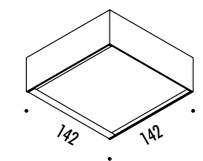

DESIGN DAVIDE GROPPI - ALBERTO ZATTIN - 2011
LAMPADA DA PARETE - METALLO - VETRO
WALL LAMP - METAL - GLASS

TOAST LED

CE IP 20