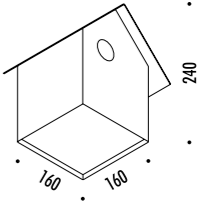

17230009	STANDARD	MAX 350 mA DC - 5,5 W LED - 3000K - 306 lm - CRI > 80 INCLUDES LED DRIVER INPUT 110-240 V - 50/60 Hz - IP68 - NOT DIMMABLE