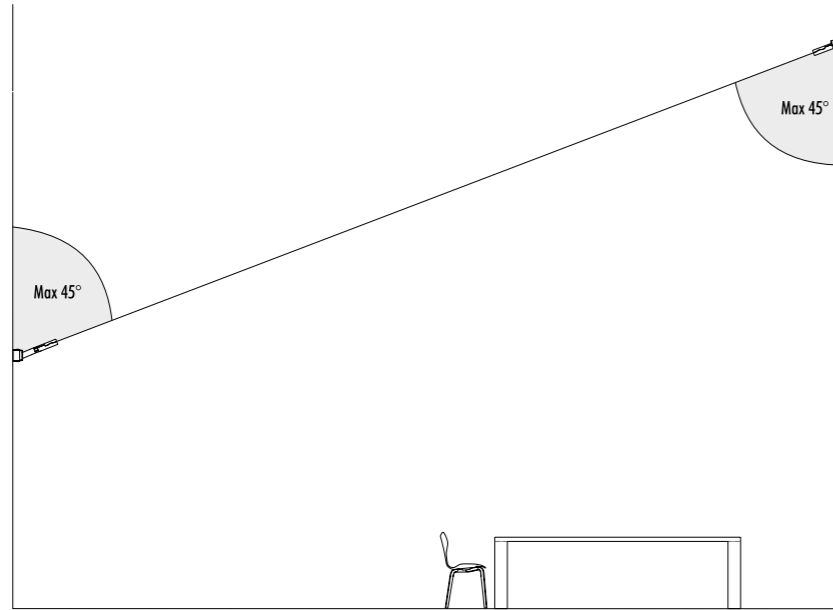

OPTIONAL ACCESSORIES

1A0080400	NERO OPACO / MATT BLACK	KIT ATTACCO SOFFITTO / CEILING CONNECTION KIT	
1A0120400	NERO OPACO / MATT BLACK	KIT ATTACCO PARETE PER INCLINAZIONE VERTICALE 45° / KIT WALL CONNECTION VERTICAL SLOPED 45°	
1A0340400	NERO OPACO / MATT BLACK	KIT ATTACCO PARETE PER INCLINAZIONE 75° DESTRO / KIT WALL CONNECTION SLOPED RIGHT 75°	
1A0350400	NERO OPACO / MATT BLACK	KIT ATTACCO PARETE PER INCLINAZIONE 75° SINISTRO / KIT WALL CONNECTION SLOPED LEFT 75°	
1A0290400	NERO OPACO / MATT BLACK	RONDINI SOLO PER INFINITO / SWALLOWS FOR INFINITO ONLY	
1A0800400	NERO OPACO / MATT BLACK	RONDINI SOLO PER FLASH / SWALLOWS FOR FLASH ONLY