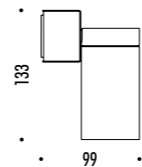

17840309	BIANCO OPACO / MATT WHITE	100-240 V - 50/60 Hz - MAX 10 W LED - GU10
17840409	NERO OPACO / MATT BLACK	ORIENTABILE
		LAMPADINA NON INCLUSA - VEDI PAG. 143
		ADJUSTABLE
		BULB NOT INCLUDED - SEE PAGE 143