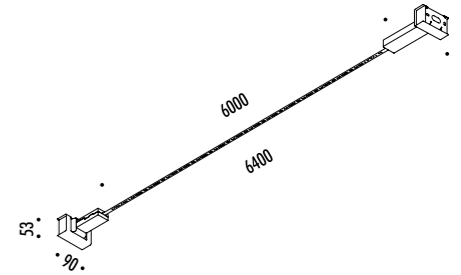

1A0620409	NERO OPACO / MATT BLACK - 3000K	FLASH 6 - REMOTE KIT 24 V DC - 60 W LED - 5448 lm - CRI > 90 MODULO LED LUNGHEZZA 6 m SEZIONABILE A PIACERE KIT DI ALIMENTAZIONE OBBLIGATORIO INCLUSO - VEDI PAG. 109 DRIVER LED INCLUSO INPUT 220-240 V - 50/60 Hz - DIMMERABILE DALI - PUSH - 0/1-10 V - TRIAC / IGBT ACCESSORI OPZIONALI NON INCLUSI - VEDI PAG. 111 LED MODULE 6 m LONG - CAN BE CUT INTO ANY DESIRED LENGTH COMPULSORY POWER SUPPLY KIT INCLUDED - SEE PAGE 109 INCLUDES LED DRIVER INPUT 220-240 V - 50/60 Hz - DALI - PUSH - 0/1-10 V - TRIAC / IGBT - DIMMABLE OPTIONAL ACCESSORIES NOT INCLUDED - SEE PAGE 111
1A0620409-27	NERO OPACO / MATT BLACK - 2700K	

1A0630400	NERO OPACO / MATT BLACK - 3000K	FLASH 6 - PLUG KIT 24 V DC - 60 W LED - 5448 lm - CRI > 90 MODULO LED LUNGHEZZA 6 m SEZIONABILE A PIACERE KIT DI ALIMENTAZIONE OBBLIGATORIO INCLUSO - VEDI PAG. 109 DRIVER LED INCLUSO INPUT 100-240 V - 50/60 Hz - DIMMERABILE ACCESSORI OPZIONALI NON INCLUSI - VEDI PAG. 111 LED MODULE 6 m LONG - CAN BE CUT INTO ANY DESIRED LENGTH COMPULSORY POWER SUPPLY KIT INCLUDED - SEE PAGE 109 INCLUDES LED DRIVER INPUT 100-240 V - 50/60 Hz - DIMMABLE OPTIONAL ACCESSORIES NOT INCLUDED - SEE PAGE 111
1A0630400-27	NERO OPACO / MATT BLACK - 2700K