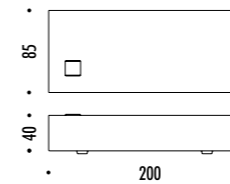

Compasso d'Oro ADI
Award 2014

DESIGN ENZO CALABRESE - DAVIDE GROPPI - 2011
LAMPADA DA TERRA - FIBRA DI VETRO - METALLO
FLOOR LAMP - FIBERGLASS - METAL

SAMPEI

CE IP 20

DRIVER