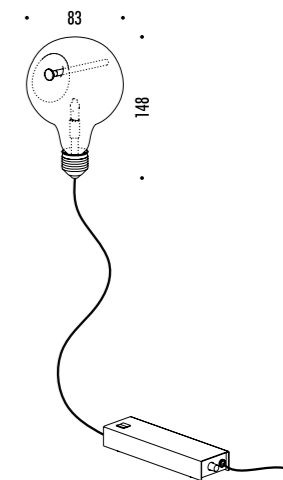

DESIGN HARRY THALER - 2014  
LAMPADA DA PARETE - METALLO - VETRO  
WALL LAMP - METAL - GLASS

CE IP 20

EDISON'S NIGHTMARE

15130009	STANDARD	230 V - 50/60 Hz - MAX 16 W 12 V - G4 ALIMENTAZIONE CON SPINA CAVO COASSIALE - DIMMER - LAMPADINA ALOGENA INCLUSA POWER SUPPLY WITH PLUG COAXIAL CABLE - DIMMER - HALOGEN BULB INCLUDED
		16 W HALOGEN - 2800K - 300 lm - CRI 100 - DIMMABLE - EFFICIENCY C