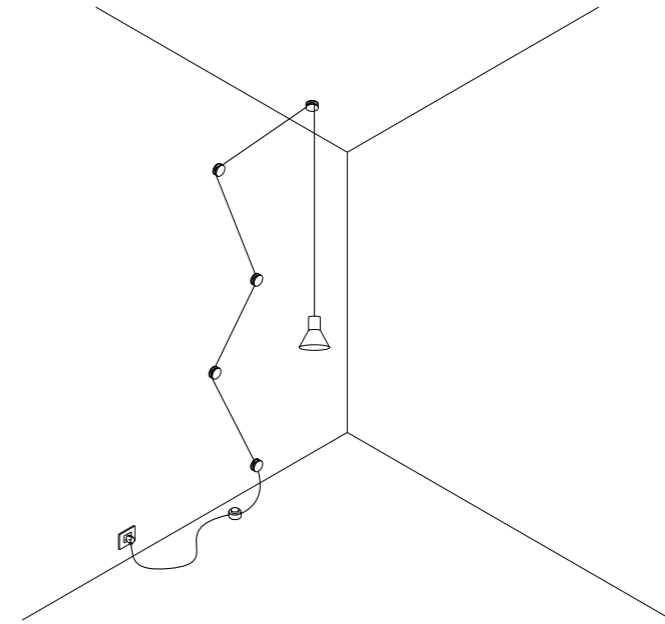

POWER SUPPLY WITH PLUG INSTALLATION