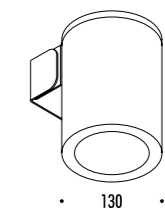

CE IP 65

15860300	BIANCO OPACO / MATT WHITE	220-240 V - 50/60 Hz - MAX 12 W LED - E27 ORIENTABILE - NON DIMMERABILE - LAMPADINA LED INCLUSA ADJUSTABLE - NOT DIMMABLE - LED BULB INCLUDED
		9,5 W LED - 3000K - 760 lm - CRI 80 - DIMMABLE - EFFICIENCY A+