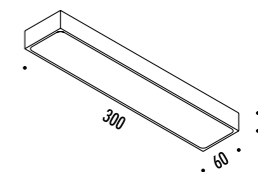

CE IP 20

17490300	BIANCO OPACO / MATT WHITE - 3000K	220-240 V - 50/60 Hz - 11,5 W LED - 655 lm - CRI > 80 DIMMERABILE TRIAC / IGBT TRIAC / IGBT DIMMABLE
17490300-27	BIANCO OPACO / MATT WHITE - 2700K	
17490400	NERO OPACO / MATT BLACK - 3000K	
17490400-27	NERO OPACO / MATT BLACK - 2700K