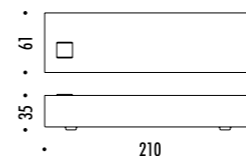

CE IP 20

CEILING ROSE

DRIVER

18060300	BIANCO OPACO / MATT WHITE - 3000K	110-240 V - 50/60 Hz - 15 W LED - 619 lm - CRI > 90 ALIMENTAZIONE CON SPINA - CAVO COASSIALE DIMMER POWER SUPPLY WITH PLUG - COAXIAL CABLE DIMMER
18060300-27	BIANCO OPACO / MATT WHITE - 2700K	
18060800	OTTONE SPAZZOLATO / BRUSHED BRASS - 3000K	
18060800-27	OTTONE SPAZZOLATO / BRUSHED BRASS - 2700K	

OPTIONAL ACCESSORIES

1A0510000	STANDARD	KIT FISSAGGIO SOFFITTO INCLINATO / SLOPED CEILING FIXING KIT VEDI PAG. 69 / SEE PAGE 69