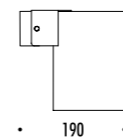

CE IP 65

15860300	BIANCO OPACO / MATT WHITE	220-240 V - 50/60 Hz - MAX 12 W LED - E27 ORIENTABILE - NON DIMMERABILE - LAMPADINA LED INCLUSA ADJUSTABLE - NOT DIMMABLE - LED BULB INCLUDED
		9,5 W LED - 3000K - 760 lm - CRI 80 - DIMMABLE - EFFICIENCY A+