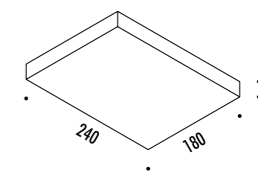

DESIGN 2008
LAMPADA DA PARETE - METALLO
WALL LAMP - METAL

SOL 2 LED

CE IP 20 0.5m