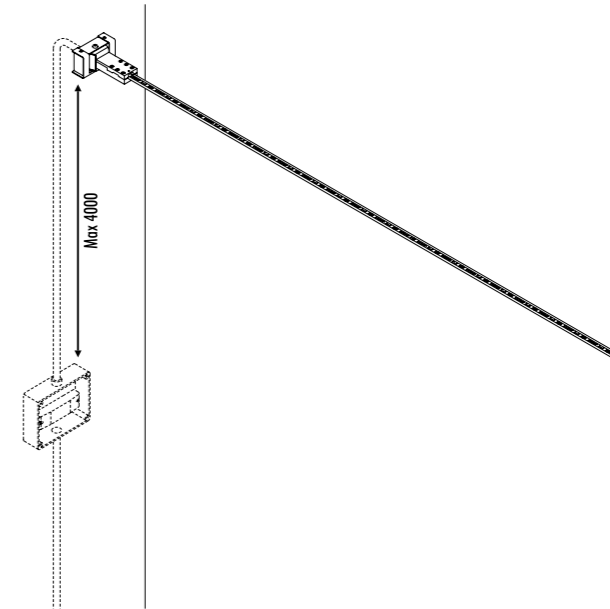

REMOTE POWER SUPPLY KIT

INFINITO 6 / FLASH 6 - DRIVER DIMENSION

INFINITO 12 / FLASH 12 - DRIVER DIMENSION

CONTROLLER DIMENSION

POWER SUPPLY KIT WITH PLUG

INFINITO 6 / FLASH 6  
 POWER KIT WITH PLUG - DIMENSION