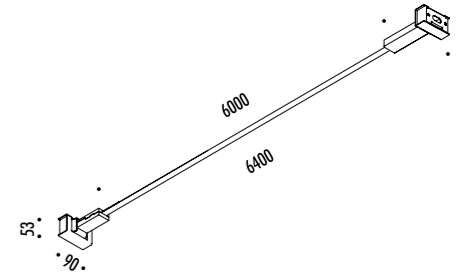

DESIGN HARRY THALER - 2014  
LAMPADA DA PARETE - METALLO - VETRO  
WALL LAMP - METAL - GLASS

CE IP 20

EDISON'S NIGHTMARE

15130009	STANDARD	230 V - 50/60 Hz - MAX 16 W 12 V - G4 ALIMENTAZIONE CON SPINA CAVO COASSIALE - DIMMER - LAMPADINA ALOGENA INCLUSA POWER SUPPLY WITH PLUG COAXIAL CABLE - DIMMER - HALOGEN BULB INCLUDED
		16 W HALOGEN - 2800K - 300 lm - CRI 100 - DIMMABLE - EFFICIENCY C