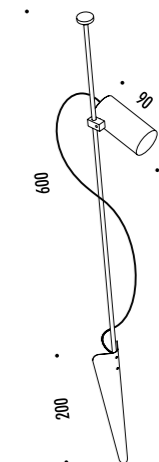

CE IP 67

18560400	NERO OPACO / MATT BLACK	24 V DC - 4,2 W LED - 3000K - 282 lm - CRI > 90 ORIENTABILE DRIVER LED NON INCLUSO ADJUSTABLE LED DRIVER NOT INCLUDED

COMPULSORY ACCESSORIES

51120220	STANDARD	DRIVER LED INPUT 100-240 V - 50/60 Hz - OUTPUT 24 V DC - MAX 40 W - IP67 1-10 V - DIMMABLE

OPTIONAL ACCESSORIES

18490400	NERO OPACO / MATT BLACK	TESTA LED SUPPLEMENTARE / ADDITIONAL LED HEAD 24 V DC - 4,2 W LED - 3000K - 282 lm - CRI > 90

17990000	STANDARD	STELO SUPPLEMENTARE 1 m / ADDITIONAL STEM 1 m