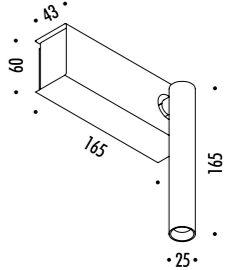

CE IP 20

18810309	BIANCO OPACO / MATT WHITE - 3000K	110-240 V - 50/60 Hz - 5,6 W LED - 352 lm - CRI > 90 ORIENTABILE - DIMMERABILE PUSH - 1-10 V ADJUSTABLE - PUSH - 1-10 V DIMMABLE
18810309-27	BIANCO OPACO / MATT WHITE - 2700K	
18810409	NERO OPACO / MATT BLACK - 3000K	
18810409-27	NERO OPACO / MATT BLACK - 2700K	

18980309	BIANCO OPACO / MATT WHITE - 3000K	110-240 V - 50/60 Hz - 5,6 W LED - 352 lm - CRI > 90 ORIENTABILE - DIMMERABILE DALI ADJUSTABLE - DALI DIMMABLE
18980309-27	BIANCO OPACO / MATT WHITE - 2700K	
18980409	NERO OPACO / MATT BLACK - 3000K	
18980409-27	NERO OPACO / MATT BLACK - 2700K