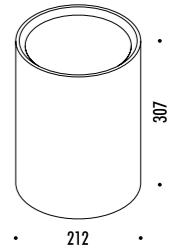

CE IP 65

15600300	BIANCO OPACO / MATT WHITE	220-240 V - 50/60 Hz - MAX 18 W LED - E27 CAVO NERO 5 m - LAMPADINA LED INCLUSA BLACK CABLE 5 m - LED BULB INCLUDED
		13 W LED - 2700K - 1521 lm - CRI 90 - DIMMABLE - EFFICIENCY A+