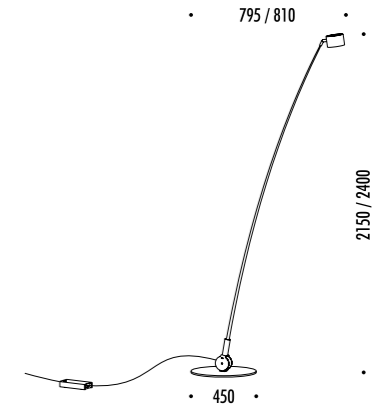

18310300	BIANCO OPACO / MATT WHITE - 3000K	SAMPEI 230 220-240 V - 50/60 Hz - 18 W LED 1726 lm (3000K) / 1625 lm (2700K) - CRI 90 CAVO BIANCO - ORIENTABILE - DIMMER WHITE CABLE - ADJUSTABLE - DIMMER
18310300-27	BIANCO OPACO / MATT WHITE - 2700K	
18310400	NERO OPACO / MATT BLACK - 3000K	SAMPEI 230 220-240 V - 50/60 Hz - 18 W LED 1726 lm (3000K) / 1625 lm (2700K) - CRI 90 CAVO NERO - ORIENTABILE - DIMMER BLACK CABLE - ADJUSTABLE - DIMMER
18310400-27	NERO OPACO / MATT BLACK - 2700K	
18320300	BIANCO OPACO / MATT WHITE - 3000K	SAMPEI 260 220-240 V - 50/60 Hz - 18 W LED 1726 lm (3000K) / 1625 lm (2700K) - CRI 90 CAVO BIANCO - ORIENTABILE - DIMMER WHITE CABLE - ADJUSTABLE - DIMMER
18320300-27	BIANCO OPACO / MATT WHITE - 2700K	
18320400	NERO OPACO / MATT BLACK - 3000K	SAMPEI 260 220-240 V - 50/60 Hz - 18 W LED 1726 lm (3000K) / 1625 lm (2700K) - CRI 90 CAVO NERO - ORIENTABILE - DIMMER BLACK CABLE - ADJUSTABLE - DIMMER
18320400-27	NERO OPACO / MATT BLACK - 2700K