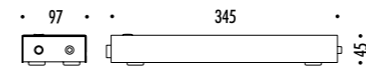

REMOTE POWER SUPPLY KIT

INFINITO 6 / FLASH 6 - DRIVER DIMENSION

INFINITO 12 / FLASH 12 - DRIVER DIMENSION

CONTROLLER DIMENSION

POWER SUPPLY KIT WITH PLUG

INFINITO 6 / FLASH 6  
 POWER KIT WITH PLUG - DIMENSION