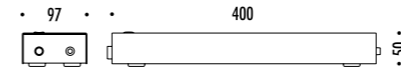

INFINITO 12 / FLASH 12
POWER KIT WITH PLUG - DIMENSION