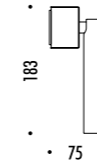

CE IP 20

18810309	BIANCO OPACO / MATT WHITE - 3000K	110-240 V - 50/60 Hz - 5,6 W LED - 352 lm - CRI > 90 ORIENTABILE - DIMMERABILE PUSH - 1-10 V ADJUSTABLE - PUSH - 1-10 V DIMMABLE
18810309-27	BIANCO OPACO / MATT WHITE - 2700K	
18810409	NERO OPACO / MATT BLACK - 3000K	
18810409-27	NERO OPACO / MATT BLACK - 2700K	

18980309	BIANCO OPACO / MATT WHITE - 3000K	110-240 V - 50/60 Hz - 5,6 W LED - 352 lm - CRI > 90 ORIENTABILE - DIMMERABILE DALI ADJUSTABLE - DALI DIMMABLE
18980309-27	BIANCO OPACO / MATT WHITE - 2700K	
18980409	NERO OPACO / MATT BLACK - 3000K	
18980409-27	NERO OPACO / MATT BLACK - 2700K