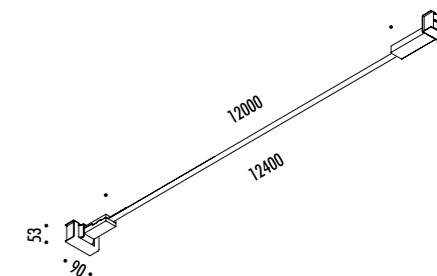

1A0600409	NERO OPACO / MATT BLACK - 3000K	INFINITO 12 - REMOTE KIT 24 V DC - 120 W LED - 10896 lm - CRI > 90 MODULO LED LUNGHEZZA 12 m SEZIONABILE A PIACERE KIT DI ALIMENTAZIONE OBBLIGATORIO INCLUSO - VEDI PAG. 109 DRIVER LED INCLUSO INPUT 220-240 V - 50/60 Hz - DIMMERABILE DALI - PUSH - 0/1-10 V - TRIAC / IGBT ACCESSORI OPZIONALI NON INCLUSI - VEDI PAG. 111 LED MODULE 12 m LONG - CAN BE CUT INTO ANY DESIRED LENGTH COMPULSORY POWER SUPPLY KIT INCLUDED - SEE PAGE 109 INCLUDES LED DRIVER INPUT 220-240 V - 50/60 Hz - DALI - PUSH - 0/1-10 V - TRIAC / IGBT - DIMMABLE OPTIONAL ACCESSORIES NOT INCLUDED - SEE PAGE 111
1A0600409-27	NERO OPACO / MATT BLACK - 2700K	

1A0610400	NERO OPACO / MATT BLACK - 3000K	INFINITO 12 - PLUG KIT 24 V DC - 120 W LED - 10896 lm - CRI > 90 MODULO LED LUNGHEZZA 12 m SEZIONABILE A PIACERE KIT DI ALIMENTAZIONE OBBLIGATORIO INCLUSO - VEDI PAG. 109 DRIVER LED INCLUSO INPUT 100-240 V - 50/60 Hz - DIMMERABILE ACCESSORI OPZIONALI NON INCLUSI - VEDI PAG. 111 LED MODULE 12 m LONG - CAN BE CUT INTO ANY DESIRED LENGTH COMPULSORY POWER SUPPLY KIT INCLUDED - SEE PAGE 109 INCLUDES LED DRIVER INPUT 100-240 V - 50/60 Hz - DIMMABLE OPTIONAL ACCESSORIES NOT INCLUDED - SEE PAGE 111
1A0610400-27	NERO OPACO / MATT BLACK - 2700K