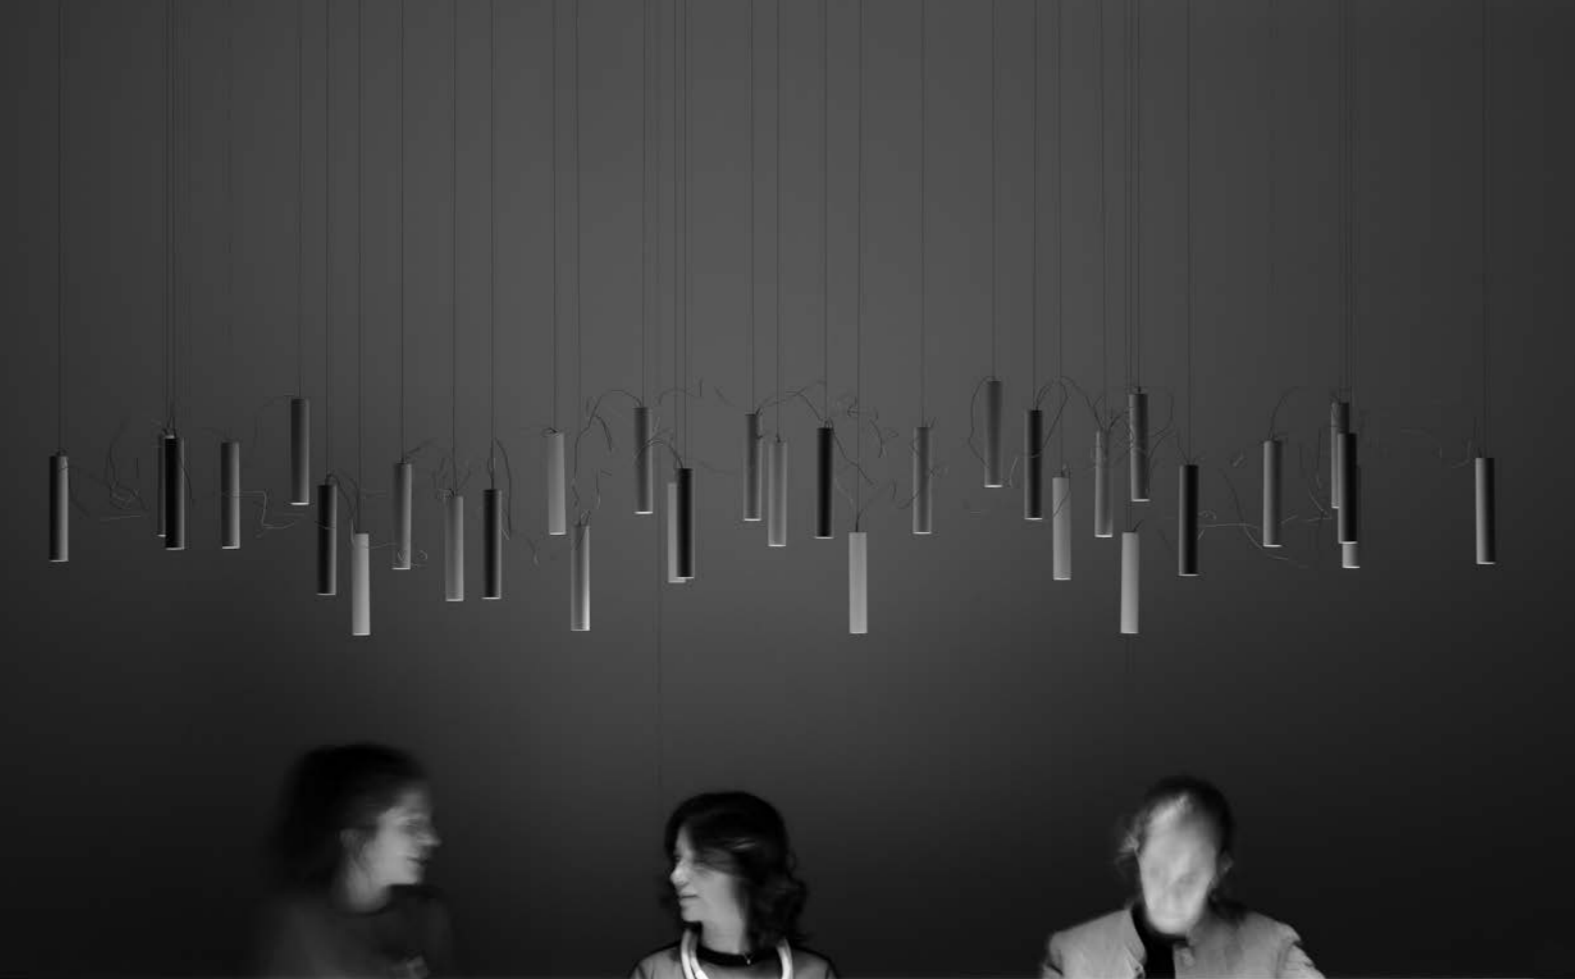

18040300	BIANCO OPACO / MATT WHITE - 3000K	110-240 V - 50/60 Hz - 12 W LED - 960 lm - CRI>90
18040300-27	BIANCO OPACO / MATT WHITE - 2700K	ROSONE BIANCO - DIMMERABILE PUSH - 1-10 V
		ACCESSORI OPZIONALI KIT SOSPENSIONE - VEDI PAG. 69
		WHITE CEILING ROSE - PUSH - 1-10 V DIMMABLE
		OPTIONAL ACCESSORIES SUSPENSION KIT - SEE PAGE 69