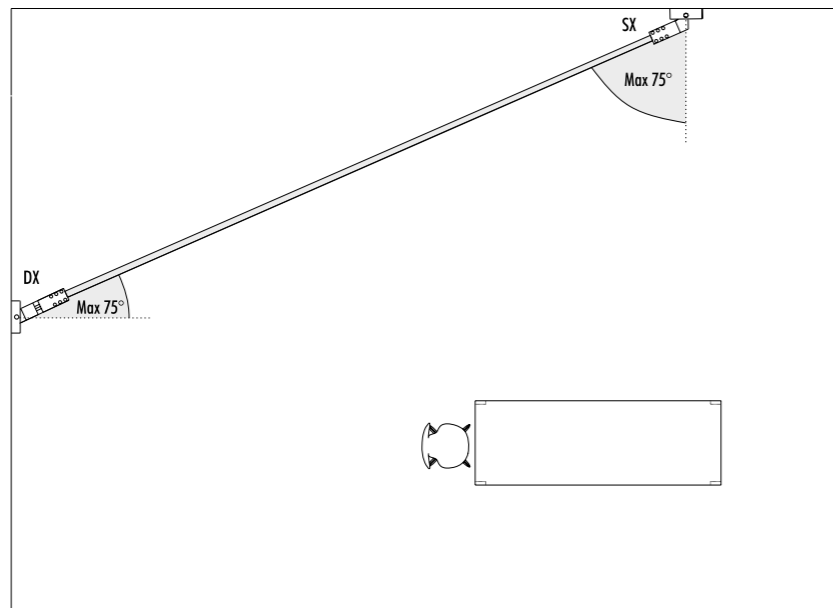

OPTIONAL ACCESSORIES

1A0080400	NERO OPACO / MATT BLACK	KIT ATTACCO SOFFITTO / CEILING CONNECTION KIT	
1A0120400	NERO OPACO / MATT BLACK	KIT ATTACCO PARETE PER INCLINAZIONE VERTICALE 45° / KIT WALL CONNECTION VERTICAL SLOPED 45°	
1A0340400	NERO OPACO / MATT BLACK	KIT ATTACCO PARETE PER INCLINAZIONE 75° DESTRO / KIT WALL CONNECTION SLOPED RIGHT 75°	
1A0350400	NERO OPACO / MATT BLACK	KIT ATTACCO PARETE PER INCLINAZIONE 75° SINISTRO / KIT WALL CONNECTION SLOPED LEFT 75°	
1A0290400	NERO OPACO / MATT BLACK	RONDINI SOLO PER INFINITO / SWALLOWS FOR INFINITO ONLY	
1A0800400	NERO OPACO / MATT BLACK	RONDINI SOLO PER FLASH / SWALLOWS FOR FLASH ONLY