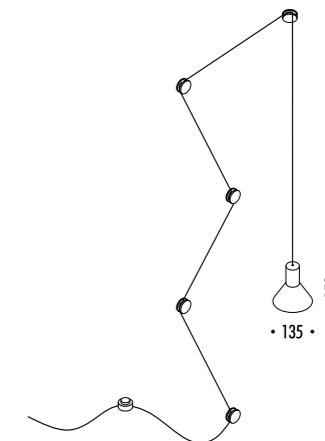

SUSPENSION

CE IP 20

CLAMP

1A0160309	BIANCO OPACO / MATT WHITE	220-240 V - 50/60 Hz - MAX 15 W LED - E27 ALIMENTAZIONE CON SPINA - CAVO BIANCO 10 m INTERRUTTORE INCLUSO DA CABLARE 5 BLOCCACAVO INCLUSI - LAMPADINA LED INCLUSA POWER SUPPLY WITH PLUG - WHITE CABLE 10 m INCLUDES SWITCH THAT MUST BE WIRED 5 CLAMPS INCLUDED - LED BULB INCLUDED
1A0160409	NERO OPACO / MATT BLACK	220-240 V - 50/60 Hz - MAX 15 W LED - E27 ALIMENTAZIONE CON SPINA - CAVO NERO 10 m INTERRUTTORE INCLUSO DA CABLARE 5 BLOCCACAVO INCLUSI - LAMPADINA LED INCLUSA POWER SUPPLY WITH PLUG - BLACK CABLE 10 m INCLUDES SWITCH THAT MUST BE WIRED 5 CLAMPS INCLUDED - LED BULB INCLUDED
		9,5 W LED - 3000K - 760 lm - CRI 80 - DIMMABLE - EFFICIENCY A+