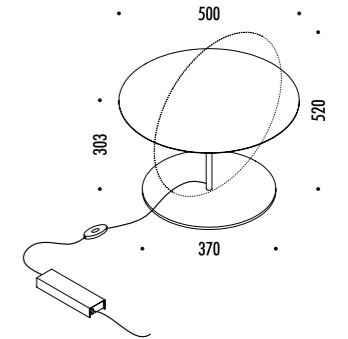

DESIGN DAVIDE GROPPI - 2019  
 LAMPADA DA TAVOLO - CARTA GIAPPONESE - METALLO - PE  
 TABLE LAMP - JAPANESE PAPER - METAL - PE

MOON T

CE IP 20

19800000	STANDARD	100-240 V - 50/60 Hz - MAX 60 W - E27 CAVO BIANCO - BASE DORATA - DIMMER - LAMPADINA LED INCLUSA WHITE CABLE - GOLD FINISH BASE - DIMMER - LED BULB INCLUDED
		💡 13 W LED - 2700K - 1521 lm - CRI 90 - DIMMABLE - EFFICIENCY A+

DESIGN DAVIDE GROPPI - 2018  
 LAMPADA DA TAVOLO - METACRILATO - METALLO - OTTONE  
 TABLE LAMP - METHACRYLATE - METAL - BRASS

CALVINO

CE □ IP 20

19480009	STANDARD - 3000K	24 V DC - 18 W LED - 1372 lm - CRI > 80
19480009-27	STANDARD - 2700K	STELO IN OTTONE - SPECCHIO - CAVO NERO - BASE NERA
		ORIENTABILE - DIMMER
		DRIVER LED INCLUSO INPUT 100-240 V - 50/60 Hz
		BRASS STEM - MIRROR - BLACK CABLE - BLACK BASE
		ADJUSTABLE - DIMMER
		INCLUDES LED DRIVER INPUT 100-240 V - 50/60 Hz