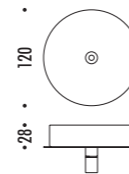

CEILING ROSE

19860000	STANDARD	MOON 120 100-240 V - 50/60 Hz - MAX 2 x 57 W - E27 CAVO BIANCO - ROSONE BIANCO - LAMPADINE LED INCLUDE ACCESSORI OPZIONALI KIT SOSPENSIONE - VEDI PAG. 69 WHITE CABLE - WHITE CEILING ROSE - LED BULBS INCLUDED OPTIONAL ACCESSORIES SUSPENSION KIT - SEE PAGE 69 2 x 21 W LED - 2700K - 2 x 2452 lm - CRI ≥80 - DIMMABLE - EFFICIENCY A+
18780000	STANDARD	MOON 200 100-240 V - 50/60 Hz - MAX 4 x 25 W - E27 CAVO BIANCO - ROSONE BIANCO - LAMPADINE LED INCLUDE WHITE CABLE - WHITE CEILING ROSE - LED BULBS INCLUDED 4 x 13 W LED - 2700K - 4 x 1521 lm - CRI 90 - DIMMABLE - EFFICIENCY A+