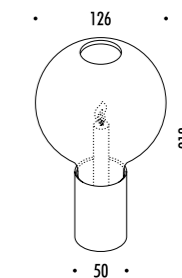

17520300	BIANCO OPACO / MATT WHITE	CANDELA INCLUSA - MINIMO 8 PEZZI CANDLE INCLUDED - MINIMUM 8 PIECES

OPTIONAL ACCESSORIES

18200000	STANDARD	10 CANDELE / 10 CANDLES