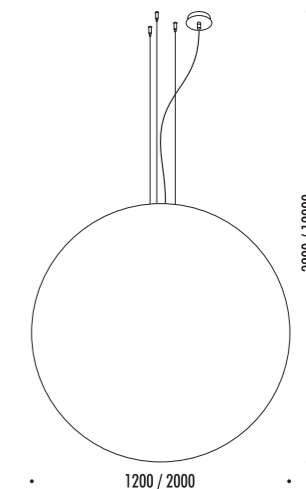

19860000	STANDARD	MOON 120 100-240 V - 50/60 Hz - MAX 2 x 57 W - E27 CAVO BIANCO - ROSONE BIANCO - LAMPADINE LED INCLUDE ACCESSORI OPZIONALI KIT SOSPENSIONE - VEDI PAG. 69 WHITE CABLE - WHITE CEILING ROSE - LED BULBS INCLUDED OPTIONAL ACCESSORIES SUSPENSION KIT - SEE PAGE 69 2 x 21 W LED - 2700K - 2 x 2452 lm - CRI ≥80 - DIMMABLE - EFFICIENCY A+
18780000	STANDARD	MOON 200 100-240 V - 50/60 Hz - MAX 4 x 25 W - E27 CAVO BIANCO - ROSONE BIANCO - LAMPADINE LED INCLUDE WHITE CABLE - WHITE CEILING ROSE - LED BULBS INCLUDED 4 x 13 W LED - 2700K - 4 x 1521 lm - CRI 90 - DIMMABLE - EFFICIENCY A+