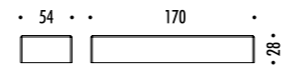

REMOTE POWER SUPPLY KIT

INFINITO 6 / FLASH 6 - DRIVER DIMENSION

INFINITO 12 / FLASH 12 - DRIVER DIMENSION

CONTROLLER DIMENSION

POWER SUPPLY KIT WITH PLUG

INFINITO 6 / FLASH 6  
 POWER KIT WITH PLUG - DIMENSION