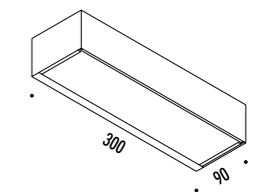

17480300	BIANCO OPACO / MATT WHITE - 3000K	220-240 V - 50/60 Hz - 23 W LED - 1352 lm - CRI > 80 DIMMERABILE TRIAC / IGBT TRIAC / IGBT DIMMABLE
17480300-27	BIANCO OPACO / MATT WHITE - 2700K	
17480400	NERO OPACO / MATT BLACK - 3000K	
17480400-27	NERO OPACO / MATT BLACK - 2700K